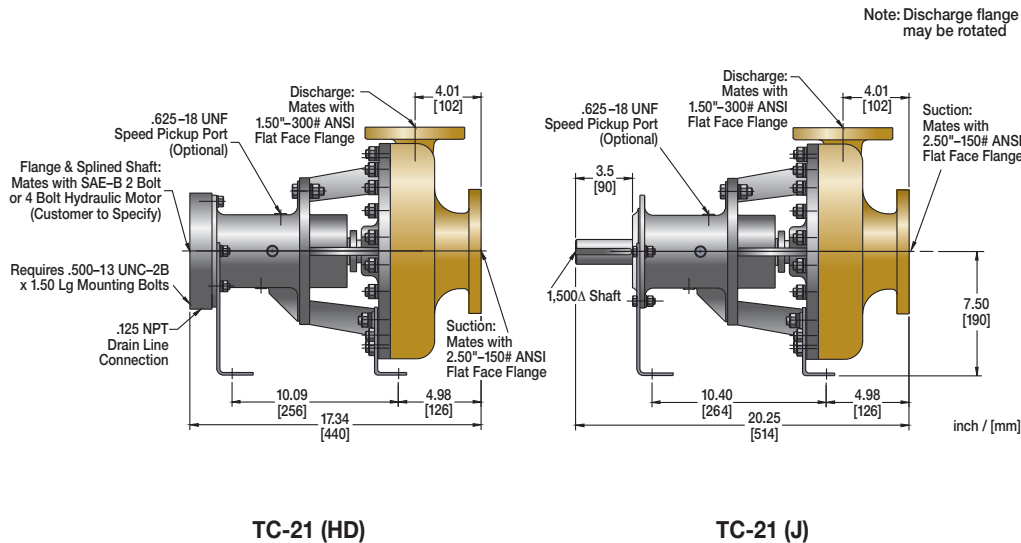

MODELS TC-21 (HD) AND (J)

OVERALL DIMENSIONS: TYPICAL