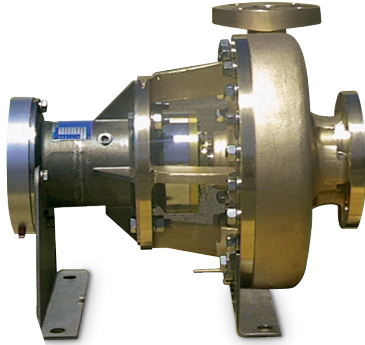

### TRAILER PUMPS

TC-21 (HD)  
Bronze intermediate

TC-21 (J)  
Optional Stainless Steel  
intermediate

#### FEATURES & BENEFITS

- State-of-the-art CFS mechanical seal for extended life
- High performance impeller provides a high flow rate with minimum NPSH required
- Machined heavy duty stainless steel shaft provides vibration free performance
- All bronze construction allows for oxygen compatibility
- Optional stainless intermediate and backplate reduces cold migration and prevents premature bearing failure