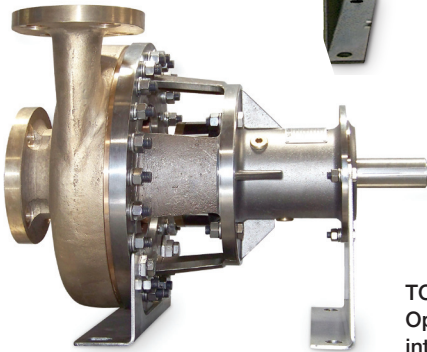

### TRAILER PUMPS

TC-21 (HD)  
Bronze intermediate

TC-21 (J)  
Optional Stainless Steel  
intermediate

#### FEATURES & BENEFITS

- State-of-the-art CFS mechanical seal for extended life
- High performance impeller provides a high flow rate with minimum NPSH required
- Machined heavy duty stainless steel shaft provides vibration free performance
- All bronze construction allows for oxygen compatibility
- Optional stainless intermediate and backplate reduces cold migration and prevents premature bearing failure